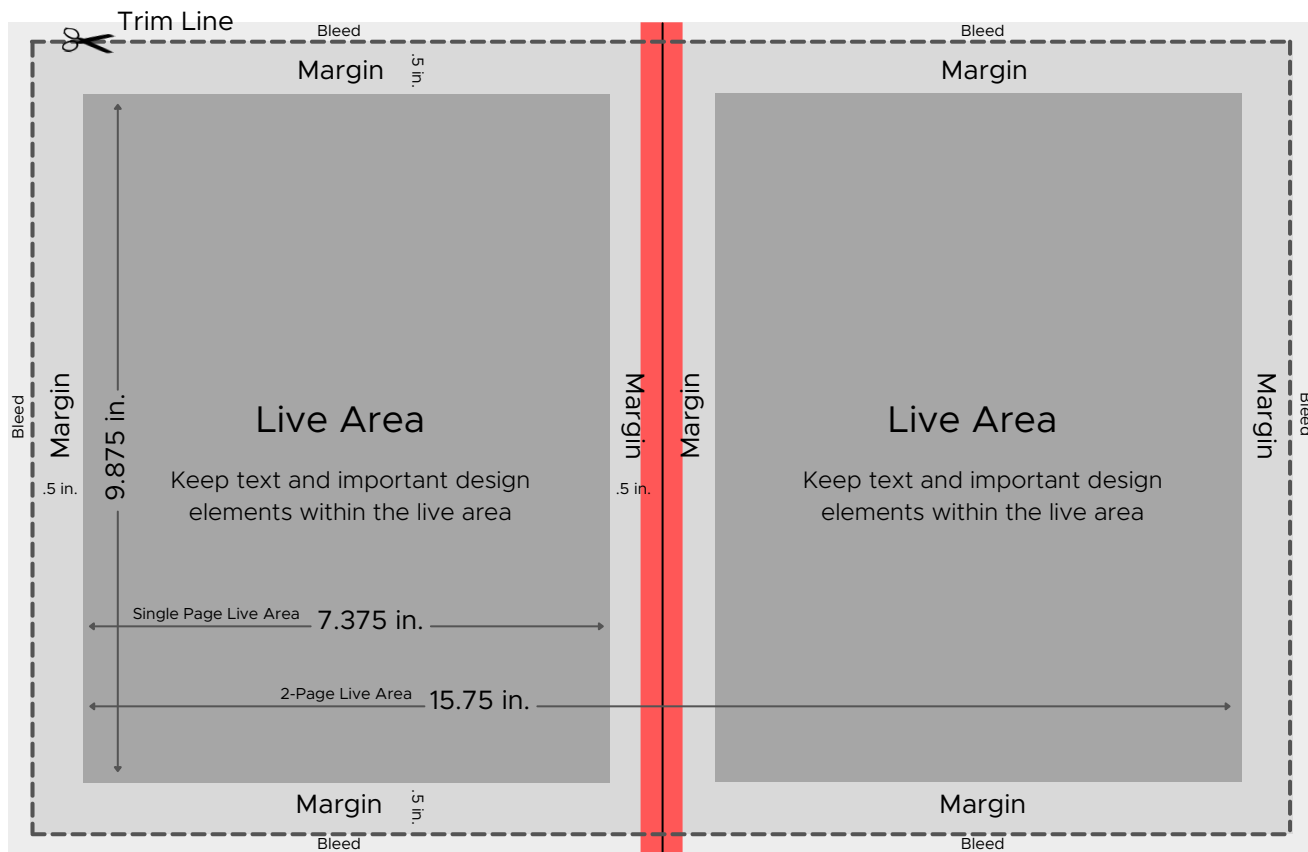

Standard Margins & Specifications

All ads must be in PDF format.

Images within ads must be 300dpi resolution.

Please refrain from using images or logos pulled from the web as they are not high enough resolution for print.

All ads must be CMYK.

Ad sizes in inches	W x H
2-page spread Full bleed	17 x 11.125
2-page spread non-bleed	15.75 x 9.875
Full page bleed	8.625 x 11.125
Full page	7.375 x 9.875
2/3 vertical	4.75 x 9.875
1/2 horizontal	7.375 x 4.875
1/3 vertical	2.25 x 9.875
1/3 square	4.75 x 4.875

Page Specs	Standards	Document Settings
Page Size (Trim)	8.375 x 10.875	
Bleed Size	8.625 x 11.125	.125 in. bleed on all sides
Live Area	7.375 x 9.875	.5 in. margins
Color	4-color process	CMYK
Image Resolution	High Resolution	300 dpi

Standard Size

↑
Bleed:
.125 inch past trim on all sides

A Full-Bleed ad needs to reach the edge of the bleed area.

↑
Gutter:
.25 inch on either side of the center fold

2-Page Spread ads should not have text or important images in this area. They will get lost in the fold.